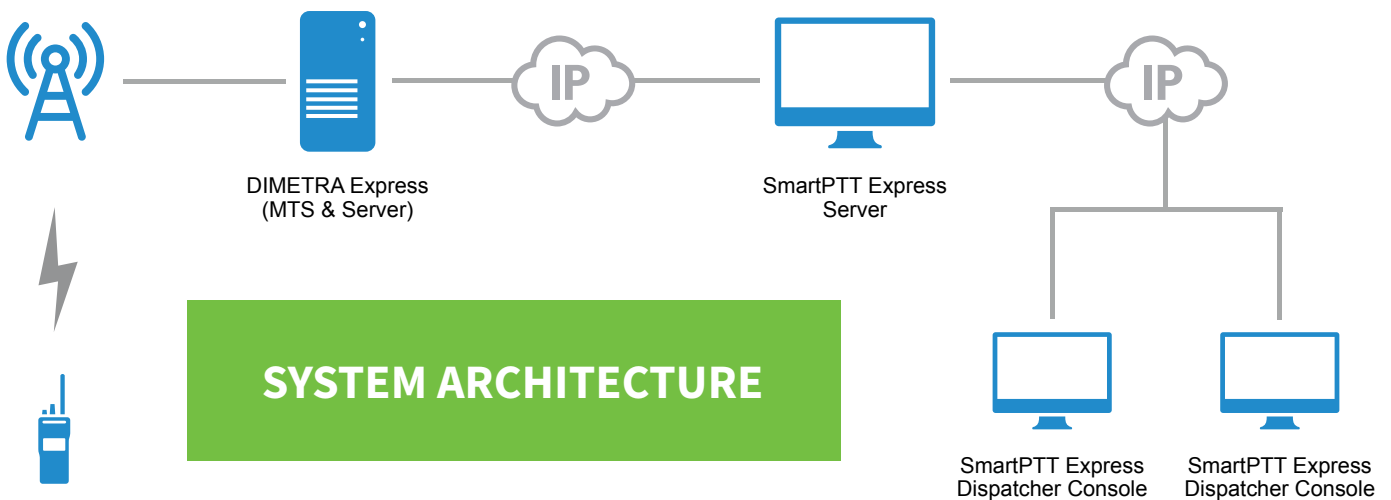

Ask your regional sales manager for the timeline of the releases with described functionality.