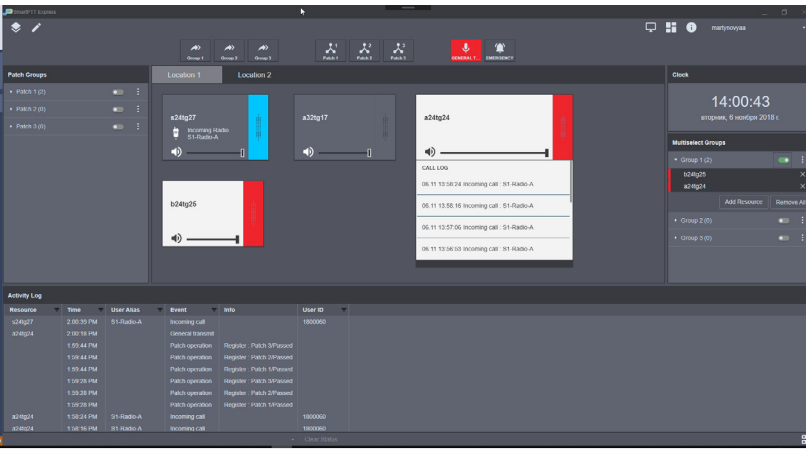

SmartPTT Express

DISPATCH SOLUTION FOR DIMETRA EXPRESS

SMARTPTT EXPRESS IS A FLEXIBLE
DISPATCH CONSOLE FOR DIMETRA EXPRESS

The expandable TETRA
digital radio system from
Motorola Solutions

 PUBLIC SAFETY  TRANSPORTATION  MANUFACTURING  GOVERNMENT  OIL & GAS

NEED

- ROBUST AND RELIABLE COMMUNICATIONS
- SIMPLIFIED AND SAFE DAY-TO-DAY OPERATIONS
- REDUCED COSTS
- EASY RADIO SYSTEM CONFIGURATION AND MAINTENANCE

DIMETRA
SMARTPTT **EXPRESS**

PROVIDE CRITICAL COMMUNICATIONS THAT CUSTOMERS CAN RELY ON,
WHILE REDUCING COMPLEXITY WHEREVER POSSIBLE

NOTHING COMPLEX, ONLY THE ESSENTIALS

HIGHLY CUSTOMIZABLE INTERFACE

CRITICAL INSTANT COMMUNICATIONS

- Individual calls
- Group calls (including outgoing call to several talkgroups)
- Patch groups
- Emergency alarms and calls
- Prioritized calls (low/high priority)

DISPATCHER MANAGEMENT

- Flexible output audio channel configuration
- Volume control per talkgroup
- Activity log (call log)
- Touchscreen support

SYSTEM SECURITY

- Centralized event log
- Role-based access (dispatcher, privileged dispatcher, supervisor)
- Authentication using Windows user credentials
- Flexible resource access rights configuration